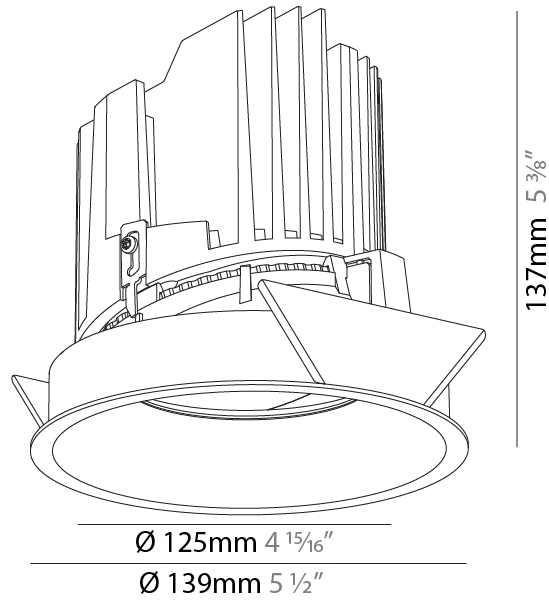

GENERAL

Series: Bioniq
 Subseries: Bioniq Round Semi Adjustable
 Brand: Prolight
 Division: Architectural
 Mounting Type: Recessed
 Mounting Location: Ceiling
 Subcategory: Downlight

PHYSICAL

Shape: Round
 Diameter (mm): 139
 Diameter (in): 5 1/2
 Height (mm): 137
 Height (in): 5 3/8
 Ceiling Thickness (mm): 10 / 12.5 / 15
 Ceiling Thickness (in): 3/8 or 1/2 or 9/16
 Min. Recessing Depth (mm): 150
 Min. Recessing Depth (in): 5 7/8
 Light Distribution: Adjustable / Downlight
 Weight (kg): 0.856
 Weight (lbs): 1.89
 Fixture Finish: SSR / BKV / CWI / CRY / HAB / UFT / ITA / RUA / FTG / MYG / LOD / PUS / FRO / FUP / KIA / POP / BLS / SPG / MEY / GOH / GUM / CHC / COM / ABZ / JAG / OBR / MOS / ROR
 Fixture Material: Aluminum Die Cast
 Cut-out Measurements: 130mm / 5 1/8"

GENERAL

Series: Bioniq
Subseries: Bioniq Round Semi Adjustable
Brand: Prolicht
Division: Architectural
Mounting Type: Recessed
Mounting Location: Ceiling
Subcategory: Downlight

PHYSICAL

Shape: Round
Diameter (mm): 139
Diameter (in): 5 1/2
Height (mm): 137
Height (in): 5 3/8
Ceiling Thickness (mm): 10 / 12.5 / 15
Ceiling Thickness (in): 3/8 or 1/2 or 9/16
Min. Recessing Depth (mm): 150
Min. Recessing Depth (in): 5 7/8
Light Distribution: Adjustable / Downlight
Weight (kg): 0.856
Weight (lbs): 1.89
Fixture Finish: SSR / BKV / CWI / CRY / HAB / UFT / ITA / RUA / FTG / MYG / LOD / PUS / FRO / FUP / KIA / POP / BLS / SPG / MEY / GOH / GUM / CHC / COM / ABZ / JAG / OBR / MOS / ROR
Fixture Material: Aluminum Die Cast
Cut-out Measurements: 130mm / 5 1/8"

OPTICAL

Reflector: 20 / 25 / 40
Adjustability: Rotational 355°; Tilt 10°

RATINGS AND CERTIFICATIONS

Certified By: Certified for North American Standards
IP rating: IP54

	130mm 5 1/8"	150mm 5 7/8"	10 15mm 3/8" 9/16"	10°	355°	